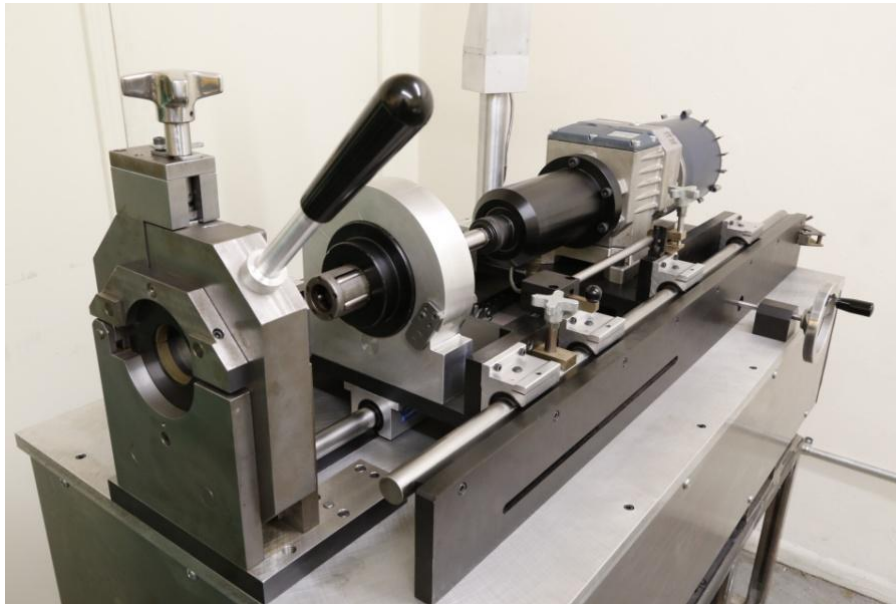

5000RSM Roller Swager

- Equipped with all functions offered by competitive brands, uses the same tools, and has a lot more benefits!

1000RSM Semi-Automatic Swaging Machine

50,000psi Burst Chambers